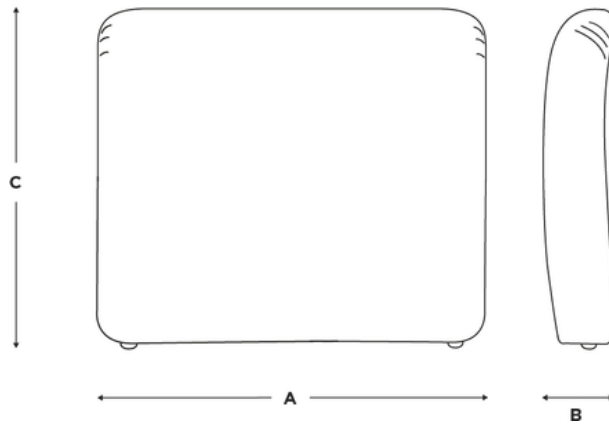

Cookie Headboard

Available from
£505

Fabric	Double	Kingsize	Superking
House Fabric	£505	£575	£645
Clever Woolly Fabric	£565	£645	£725
Clever Softie	£595	£675	£765
Brushed Cotton	£635	£725	£815
Clever Velvet	£685	£785	£885
Bamboo Softie	£715	£815	£915
Clever Vintage Linen	£715	£815	£915
Clever Laundered Linen	£735	£845	£945

Turn over for full dimensions & more info!

Cookie Headboard

Dimensions	A	B	C
Double	135	16	102
Kingsize	150	16	102
Superking	180	16	102

A - Headboard width (cm)

B - Headboard depth (cm)

C - Headboard height (cm)