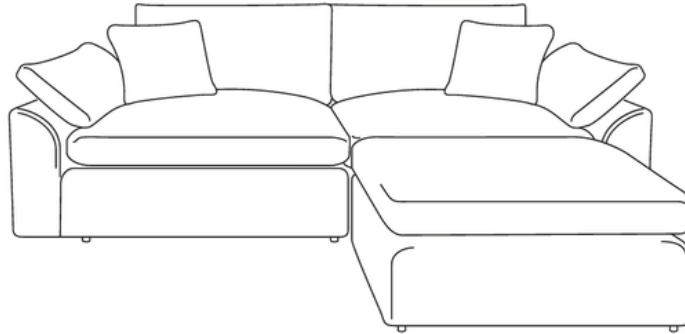

# Cuddlemuffin Modular Chaise Sofa

**Our  
Little  
Sale!**  
ends 31st January

Available from  
**£2785** ~~£2675~~

Fabric	Medium Left Hand	Medium Right Hand	Large left hand	Large right hand
House Fabric	£2785 <del>£2675</del>	£2785 <del>£2675</del>	£3750 <del>£3600</del>	£3750 <del>£3600</del>
Clever Woolly Fabric	£3085 <del>£2955</del>	£3085 <del>£2955</del>	£4150 <del>£3980</del>	£4150 <del>£3980</del>
Clever Softie	£3225 <del>£3095</del>	£3225 <del>£3095</del>	£4320 <del>£4150</del>	£4320 <del>£4150</del>
Wool	£3225 <del>£3095</del>	£3225 <del>£3095</del>	£4320 <del>£4150</del>	£4320 <del>£4150</del>
Brushed Cotton	£3335 <del>£3195</del>	£3335 <del>£3195</del>	£4460 <del>£4280</del>	£4460 <del>£4280</del>
Clever Linen	£3335 <del>£3195</del>	£3335 <del>£3195</del>	£4460 <del>£4280</del>	£4460 <del>£4280</del>
Vintage Linen	£3335 <del>£3195</del>	£3335 <del>£3195</del>	£4460 <del>£4280</del>	£4460 <del>£4280</del>
Clever Velvet	£3485 <del>£3345</del>	£3485 <del>£3345</del>	£4660 <del>£4475</del>	£4660 <del>£4475</del>
Vintage Velvet	£3575 <del>£3425</del>	£3575 <del>£3425</del>	£4770 <del>£4585</del>	£4770 <del>£4585</del>
Bamboo Softie	£3575 <del>£3425</del>	£3575 <del>£3425</del>	£4770 <del>£4585</del>	£4770 <del>£4585</del>
Clever Deep Velvet	£3685 <del>£3535</del>	£3685 <del>£3535</del>	£4900 <del>£4710</del>	£4900 <del>£4710</del>
Clever Laundered Linen	£3685 <del>£3535</del>	£3685 <del>£3535</del>	£4900 <del>£4710</del>	£4900 <del>£4710</del>

# Cuddlemuffin Modular Chaise Sofa

Dimensions	A	B	C	D	E	F	G	H	I	J
Medium Left Hand	244	122	95	200	84	50	22	55	4	222
Medium Right Hand	244	122	95	200	84	50	22	55	4	222
Large left hand	344	122	95	300	84	50	22	55	4	222
Large right hand	344	122	95	300	84	50	22	55	4	222