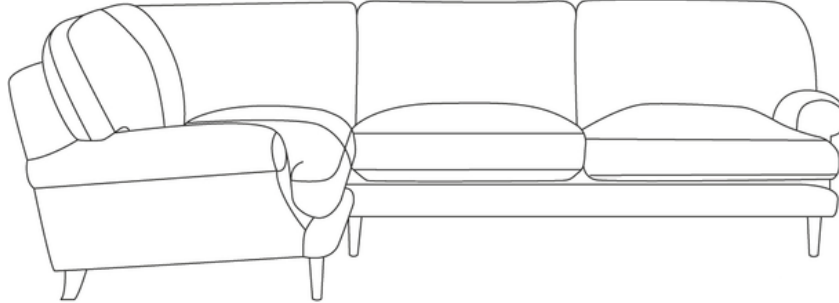

Dawdler Corner Sofa

Available from
£2995

Fabric	Large left hand	Large right hand	XL left hand	XL right hand	Even sided
House Fabric	£2995	£2995	£3275	£3275	£3125
Clever Woolly Fabric	£3455	£3455	£3775	£3775	£3615
Clever Softie	£3615	£3615	£3955	£3955	£3785
Brushed Cotton	£3875	£3875	£4235	£4235	£4055
Bamboo Softie	£3875	£3875	£4235	£4235	£4055
Clever Velvet	£4095	£4095	£4475	£4475	£4285
Clever Vintage Linen	£4225	£4225	£4615	£4615	£4425
Clever Laundered Linen	£4705	£4705	£5145	£5145	£4925

Turn over for full dimensions & more info!

Dawdler Corner Sofa

Dimensions	A	B	C	D	E	F	G	H	I	J	K
Large left hand	282	105	86	235	67	47	19	57	14	204	156
Large right hand	282	105	86	235	67	47	19	57	14	204	156
XL left hand	360	105	86	313	67	47	19	57	14	282	235
XL right hand	360	105	86	313	67	47	19	57	14	282	235
Even sided	282	105	86	235	67	47	19	57	14	282	235

Back cushion composition

100% responsibly sourced duck feather

Seat cushion composition

Responsibly sourced duck feather, foam and fibre from recycled sources

Handcrafted legs

100% solid beech

Care instructions