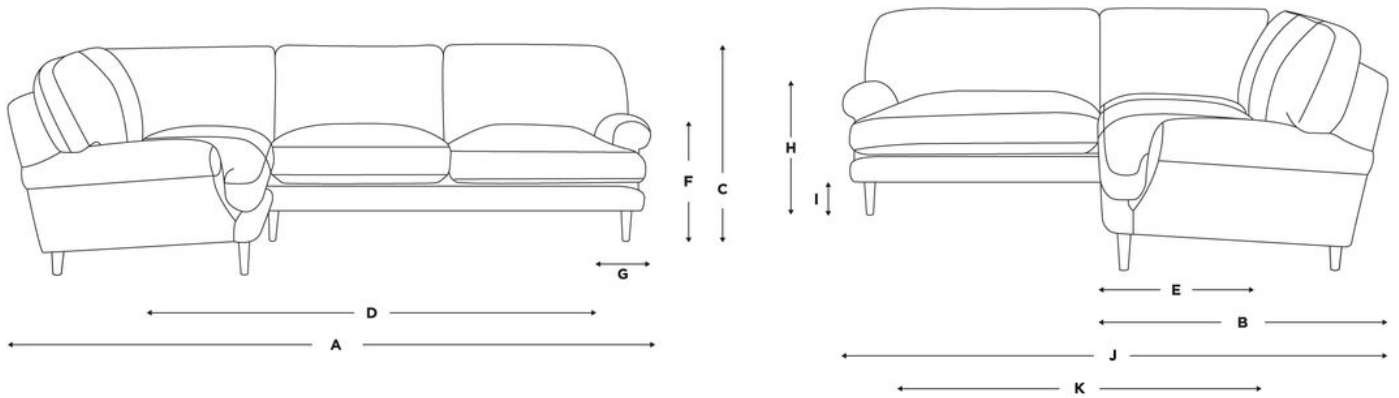

Dawdler Corner Sofa

Available from
£2995

Fabric	Large left hand	Large right hand	XL left hand	XL right hand	Even sided
House Fabric	£2995	£2995	£3275	£3275	£3125
Clever Woolly Fabric	£3455	£3455	£3775	£3775	£3615
Clever Softie	£3615	£3615	£3955	£3955	£3785
Brushed Cotton	£3875	£3875	£4235	£4235	£4055
Bamboo Softie	£3875	£3875	£4235	£4235	£4055
Clever Velvet	£4095	£4095	£4475	£4475	£4285
Clever Vintage Linen	£4225	£4225	£4615	£4615	£4425
Clever Laundered Linen	£4705	£4705	£5145	£5145	£4925

Turn over for full dimensions & more info!

Dawdler Corner Sofa

Dimensions	A	B	C	D	E	F	G	H	I	J	K
Large left hand	282	105	86	235	67	47	19	57	14	204	156
Large right hand	282	105	86	235	67	47	19	57	14	204	156
XL left hand	360	105	86	313	67	47	19	57	14	282	235
XL right hand	360	105	86	313	67	47	19	57	14	282	235
Even sided	282	105	86	235	67	47	19	57	14	282	235

A - External width (cm)

B - External depth (cm)

J - External depth (cm)

C - External height (cm)

D - Seat width (cm)

E - Seat depth (cm)

K - Seat depth (cm)

F - Seat height (cm)

Back cushion composition

100% responsibly sourced duck feather

Seat cushion composition

Responsibly sourced duck feather, foam and fibre from recycled sources

Handcrafted legs

100% solid beech

Care instructions