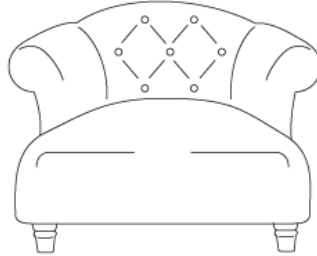

Dixie Armchair

Available from

£1245

Fabric	Armchair	Love Seat	Small	Medium	Large	Extra large
House Fabric	£1245	£1545	£1745	£1845	£1995	£2145
Clever Woolly Fabric	£1455	£1735	£1985	£2085	£2245	£2395
Clever Softie	£1535	£1815	£2085	£2195	£2345	£2505
Brushed Cotton	£1655	£1935	£2285	£2385	£2545	£2705
Clever Velvet	£1785	£2065	£2485	£2585	£2745	£2895
Bamboo Softie	£1825	£2115	£2585	£2685	£2845	£2995
Clever Vintage Linen	£1825	£2115	£2585	£2685	£2845	£2995
Clever Laundered Linen	£1885	£2175	£2685	£2785	£2945	£3095
Beaten Leather	£2665	£2975	£3435	£3535	£3695	£3845
Tall legs	+£95	+£95	+£95	+£95	+£95	+£95

Turn over for full dimensions & more info!

Dixie Armchair

Dimensions	A	B	C	D	E	F	G	H	I
Armchair	102	109	69	51	71	38	18	62	10/17
Love Seat	130	109	69	79	71	38	18	62	10/17
Small	166	109	69	115	71	38	18	62	10/17
Medium	197	109	69	145	71	38	18	62	10/17
Large	226	109	69	176	71	38	18	62	10/17
Extra large	256	109	69	206	71	38	18	62	10/17