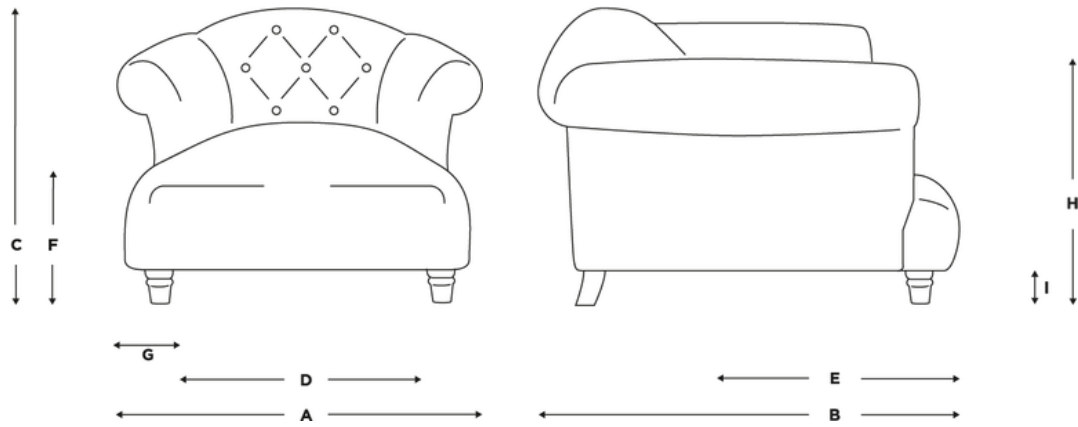

Turn over for full dimensions & more info!

Dixie Armchair

Dimensions	A	B	C	D	E	F	G	H	I
Armchair	102	109	69	51	71	38	18	62	10/17
Love Seat	130	109	69	79	71	38	18	62	10/17
Small	166	109	69	115	71	38	18	62	10/17
Medium	197	109	69	145	71	38	18	62	10/17
Large	226	109	69	176	71	38	18	62	10/17
Extra large	256	109	69	206	71	38	18	62	10/17

A - External width (cm)

B - External depth (cm)

C - External height (cm)

D - Seat width (cm)

E - Seat depth (cm)

F - Seat height (cm)

G - Arm width (cm)

H - Arm height (cm)