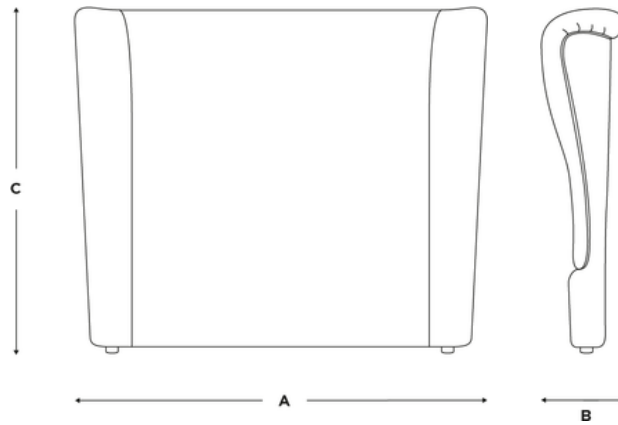

Hugger Headboard

Available from
£705

Fabric	Double	Kingsize	Superking
House Fabric	£705	£775	£845
Clever Woolly Fabric	£785	£855	£935
Clever Softie	£815	£895	£975
Brushed Cotton	£875	£955	£1045
Bamboo Softie	£875	£955	£1045
Clever Velvet	£925	£1025	£1115
Clever Vintage Linen	£975	£1065	£1165
Clever Laundered Linen	£1095	£1205	£1315

Turn over for full dimensions & more info!

Hugger Headboard

Dimensions	A	B	C
Double	142	30	115
Kingsize	157	30	115
Superking	187	30	115

A - Headboard width (cm)

B - Headboard depth (cm)

C - Headboard height (cm)

Need to know

Assembly

Our delivery crew will attach your headboard to your Loaf divan and take away the packaging

Headboard composition

Timber frame with a foam and fibre filling

Care instructions

See upholstery care guide