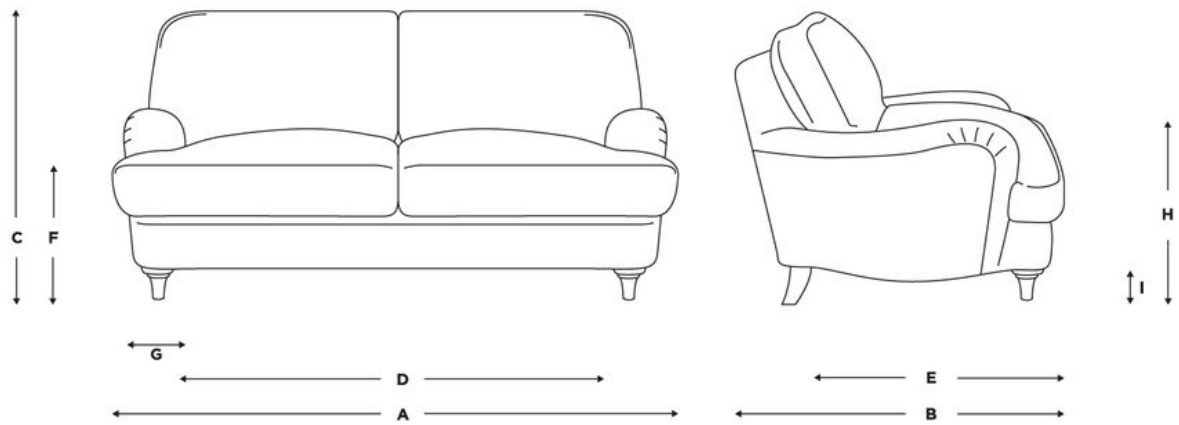

Turn over for full dimensions & more info!

# Jonesy Sofa

Dimensions	A	B	C	D	E	F	G	H	I
Armchair	83	99	79	61	55	42	12	54	10/17
Love Seat	107	99	79	85	55	42	12	54	10/17
Small	150	99	79	124	55	42	12	54	10/17
Medium	178	99	79	154	55	42	12	54	10/17
Large	208	99	79	184	55	42	12	54	10/17
Extra large	238	99	79	214	55	42	12	54	10/17

**A** - External width (cm)

**B** - External depth (cm)

**C** - External height (cm)

**D** - Seat width (cm)

**E** - Seat depth (cm)

**F** - Seat height (cm)

**G** - Arm width (cm)

**H** - Arm height (cm)