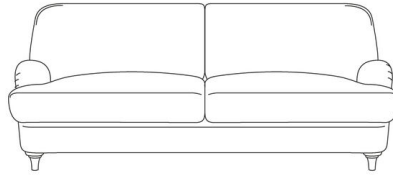

# Jonesy Sofa

**Our  
Little  
Sale**

has landed  
ends 31st January

Available from  
**£1445 £1385**

Fabric	Armchair	Love Seat	Small	Medium	Large	Extra large
House Fabric	£945 <del>£905</del>	£1245 <del>£1195</del>	£1445 <del>£1385</del>	£1545 <del>£1485</del>	£1695 <del>£1625</del>	£1845 <del>£1765</del>
Clever Woolly Fabric	£1105 <del>£1065</del>	£1375 <del>£1315</del>	£1635 <del>£1565</del>	£1735 <del>£1665</del>	£1895 <del>£1815</del>	£2045 <del>£1965</del>
Clever Softie	£1185 <del>£1135</del>	£1455 <del>£1395</del>	£1735 <del>£1665</del>	£1845 <del>£1765</del>	£1995 <del>£1915</del>	£2155 <del>£2065</del>
Brushed Cotton	£1255 <del>£1205</del>	£1525 <del>£1465</del>	£1885 <del>£1805</del>	£1985 <del>£1905</del>	£2145 <del>£2055</del>	£2305 <del>£2215</del>
Clever Velvet	£1385 <del>£1325</del>	£1655 <del>£1585</del>	£2085 <del>£1995</del>	£2185 <del>£2095</del>	£2345 <del>£2245</del>	£2495 <del>£2395</del>
Bamboo Softie	£1445 <del>£1385</del>	£1725 <del>£1655</del>	£2185 <del>£2095</del>	£2295 <del>£2205</del>	£2445 <del>£2345</del>	£2605 <del>£2495</del>
Clever Vintage Linen	£1445 <del>£1385</del>	£1725 <del>£1655</del>	£2185 <del>£2095</del>	£2295 <del>£2205</del>	£2445 <del>£2345</del>	£2605 <del>£2495</del>
Clever Laundered Linen	£1505 <del>£1445</del>	£1785 <del>£1715</del>	£2285 <del>£2195</del>	£2395 <del>£2295</del>	£2545 <del>£2445</del>	£2705 <del>£2595</del>
Beaten Leather	-	£2385 <del>£2285</del>	£2835 <del>£2715</del>	£2945 <del>£2825</del>	£3095 <del>£2965</del>	£3255 <del>£3125</del>
Tall legs	+£95	+£95	+£95	+£95	+£95	+£95