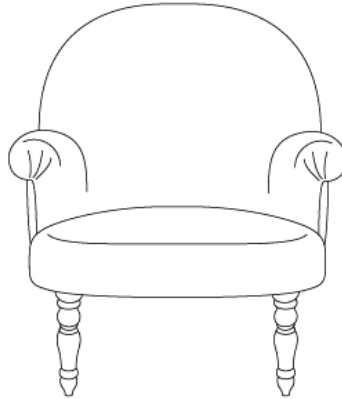

Munchkin

Available from
£795

Fabric	Armchair
House Fabric	£795
Clever Woolly Fabric	£895
Clever Softie	£945
Brushed Cotton	£965
Clever Velvet	£1005
Bamboo Softie	£1015
Clever Vintage Linen	£1015
Clever Laundered Linen	£1035
Beaten Leather	£1275

Loaf now, pay slower.

Spread the cost with monthly payments when you spend over £1000.

Turn over for full dimensions & more info!

Munchkin

Dimensions	A	B	C	D	E	F	G	H	I
Armchair	82	82	85	46	56	40	12	54	22

A - External width (cm)