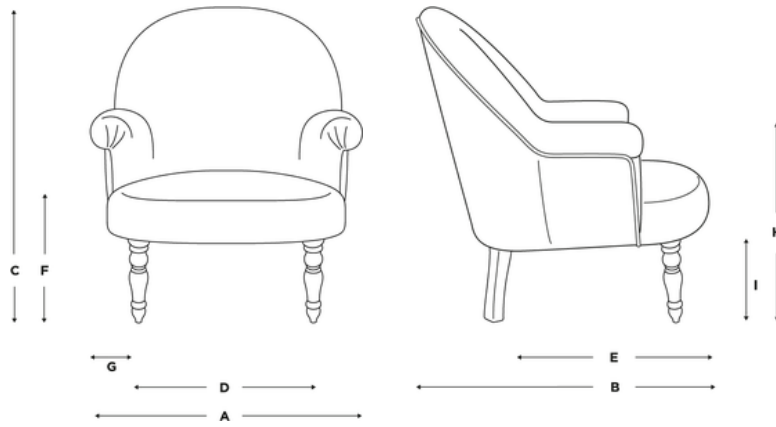

Loaf now, pay slower.

Spread the cost with monthly payments when you spend over £1000.

Turn over for full dimensions & more info!

Munchkin

Dimensions	A	B	C	D	E	F	G	H	I
Armchair	82	82	85	46	56	40	12	54	22

A - External width (cm)

B - External depth (cm)

C - External height (cm)

D - Seat width (cm)

E - Seat depth (cm)

F - Seat height (cm)

G - Arm width (cm)

H - Arm height (cm)

I - Legs height (cm)