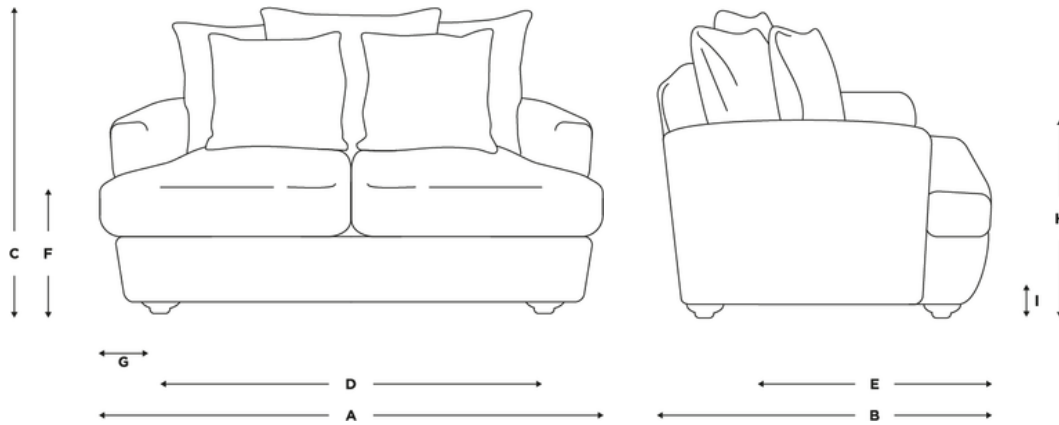

Smooch Sofa

Available from
£1645

Fabric	Armchair	Love Seat	Small	Medium	Large	Extra large
House Fabric	£1145	£1445	£1645	£1745	£1895	£2045
Clever Woolly Fabric	£1305	£1575	£1835	£1935	£2095	£2245
Clever Softie	£1385	£1655	£1935	£2045	£2195	£2355
Brushed Cotton	£1455	£1725	£2085	£2185	£2345	£2505
Clever Velvet	£1585	£1855	£2285	£2385	£2545	£2695
Bamboo Softie	£1645	£1925	£2385	£2495	£2645	£2805
Clever Vintage Linen	£1645	£1925	£2385	£2495	£2645	£2805
Clever Laundered Linen	£1705	£1985	£2485	£2595	£2745	£2905

Loaf now, pay slower.

Spread the cost with monthly payments when you spend over £1000.

Turn over for full dimensions & more info!

Smooch Sofa

Dimensions	A	B	C	D	E	F	G	H	I
Armchair	95	104	93	60	55	55	16	65	6
Love Seat	122	104	93	84	64	56	19	59	6
Small	175	104	93	137	63	56	19	66	6
Medium	206	104	93	168	63	56	19	66	6
Large	236	104	93	198	63	56	19	66	6
Extra large	267	104	93	239	63	56	19	66	6

A - External width (cm)

B - External depth (cm)

C - External height (cm)

D - Seat width (cm)

E - Seat depth (cm)

F - Seat height (cm)

G - Arm width (cm)

H - Arm height (cm)

I - Legs height (cm)

Need to know

Assembly

No assembly required. Our delivery crew will install for you & take away the packaging.

Back cushion composition

100% responsibly sourced duck feather

Seat cushion composition