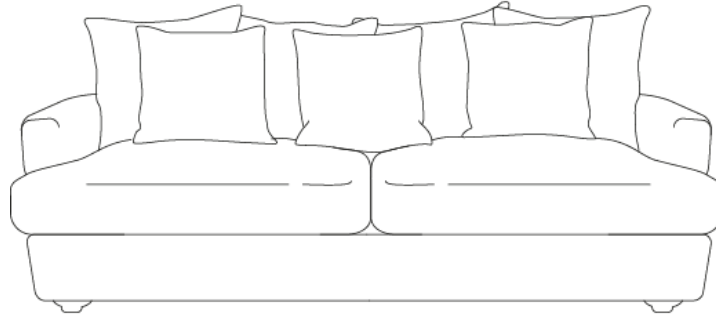

Smooch Sofa

Available from
£1645

Fabric	Armchair	Love Seat	Small	Medium	Large	Extra large
House Fabric	£1145	£1445	£1645	£1745	£1895	£2045
Clever Woolly Fabric	£1305	£1575	£1835	£1935	£2095	£2245
Clever Softie	£1385	£1655	£1935	£2045	£2195	£2355
Brushed Cotton	£1455	£1725	£2085	£2185	£2345	£2505
Clever Velvet	£1585	£1855	£2285	£2385	£2545	£2695
Bamboo Softie	£1645	£1925	£2385	£2495	£2645	£2805
Clever Vintage Linen	£1645	£1925	£2385	£2495	£2645	£2805
Clever Laundered Linen	£1705	£1985	£2485	£2595	£2745	£2905

Loaf now, pay slower.

Spread the cost with monthly payments when you spend over £1000.

Turn over for full dimensions & more info!

Smooch Sofa

Dimensions	A	B	C	D	E	F	G	H	I
Armchair	95	104	93	60	55	55	16	65	6
Love Seat	122	104	93	84	64	56	19	59	6
Small	175	104	93	137	63	56	19	66	6
Medium	206	104	93	168	63	56	19	66	6
Large	236	104	93	198	63	56	19	66	6
Extra large	267	104	93	239	63	56	19	66	6

I - Legs height (cm)

Need to know

Assembly

No assembly required. Our delivery crew will install for you & take away the packaging.

Back cushion composition

100% responsibly sourced duck feather

Seat cushion composition