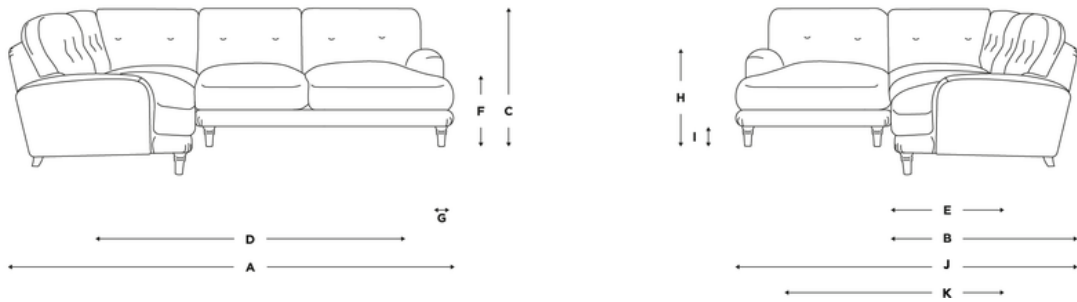

# Sugar Bum Corner Sofa

Available from  
**£2995**

Fabric	Large left hand	Large right hand	XL left hand	XL right hand	Even-sided
House Fabric	£2995	£2995	£3295	£3295	£3145
Clever Woolly Fabric	£3445	£3445	£3815	£3815	£3605
Clever Softie	£3575	£3575	£3945	£3945	£3735
Brushed Cotton	£3755	£3755	£4125	£4125	£3915
Clever Velvet	£4005	£4005	£4385	£4385	£4175
Bamboo Softie	£4115	£4115	£4495	£4495	£4285
Clever Vintage Linen	£4115	£4115	£4495	£4495	£4285
Clever Laundered Linen	£4235	£4235	£4615	£4615	£4405
Beaten Leather	£4865	£4865	£5295	£5295	£5085

# Sugar Bum Corner Sofa

Dimensions	A	B	C	D	E	F	G	H	I	J	K
Large left hand	287	108	80	230	70	46	18	56	14	201	150
Large right hand	287	108	80	230	70	46	18	56	14	201	150
XL left hand	368	108	80	310	70	46	18	56	14	287	230
XL right hand	368	108	80	310	70	46	18	56	14	287	230
Even-sided	287	108	80	230	70	46	18	56	14	287	230