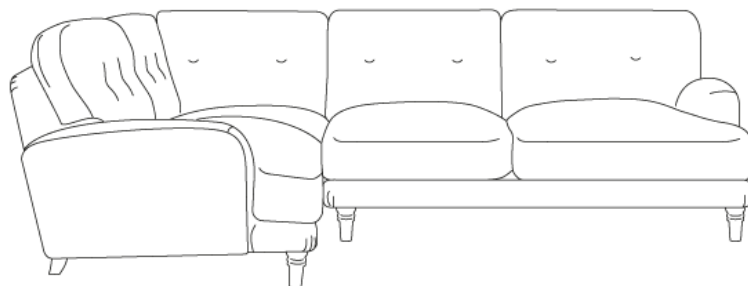

# Sugar Bum Corner Sofa

Available from  
**£2995**

Fabric	Large left hand	Large right hand	XL left hand	XL right hand	Even-sided
House Fabric	£2995	£2995	£3295	£3295	£3145
Clever Woolly Fabric	£3445	£3445	£3815	£3815	£3605
Clever Softie	£3575	£3575	£3945	£3945	£3735
Brushed Cotton	£3755	£3755	£4125	£4125	£3915
Clever Velvet	£4005	£4005	£4385	£4385	£4175
Bamboo Softie	£4115	£4115	£4495	£4495	£4285
Clever Vintage Linen	£4115	£4115	£4495	£4495	£4285
Clever Laundered Linen	£4235	£4235	£4615	£4615	£4405
Beaten Leather	£4865	£4865	£5295	£5295	£5085

# Sugar Bum Corner Sofa

Dimensions	A	B	C	D	E	F	G	H	I	J	K
Large left hand	287	108	80	230	70	46	18	56	14	201	150
Large right hand	287	108	80	230	70	46	18	56	14	201	150
XL left hand	368	108	80	310	70	46	18	56	14	287	230
XL right hand	368	108	80	310	70	46	18	56	14	287	230
Even-sided	287	108	80	230	70	46	18	56	14	287	230