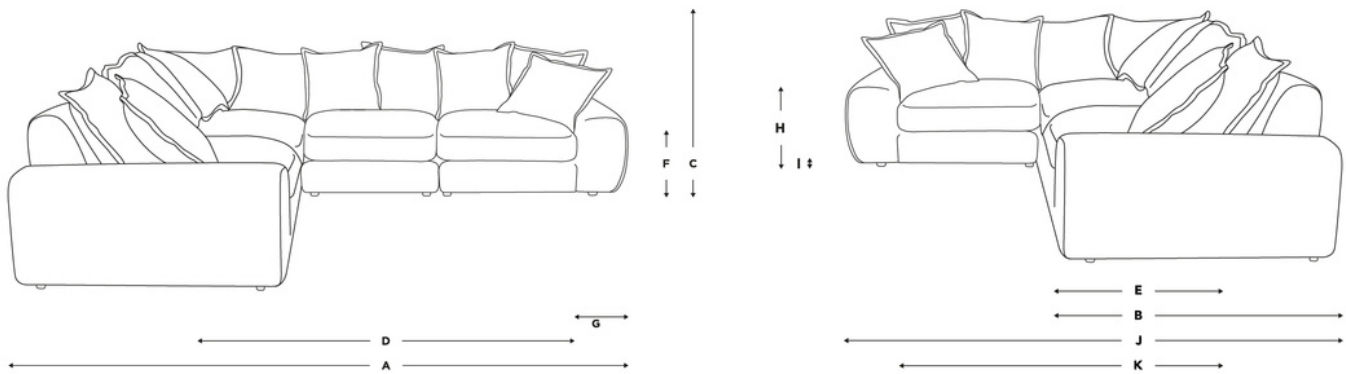

Wodge Modular Corner Sofa

Available from

£3920

Fabric	Large left hand	Large right hand	Even-sided
House Fabric	£3920	£3920	£4815
Clever Woolly Fabric	£4410	£4410	£5405
Clever Softie	£4620	£4620	£5645
Brushed Cotton	£4800	£4800	£5855
Clever Velvet	£5060	£5060	£6165
Bamboo Softie	£5200	£5200	£6325
Clever Vintage Linen	£5200	£5200	£6325
Clever Laundered Linen	£5370	£5370	£6515

Loaf now, pay slower.

Spread the cost with monthly payments when you spend over £1000.

Turn over for full dimensions & more info!

Wodge Modular Corner Sofa

Dimensions	A	B	C	D	E	F	G	H	I	J	K
Large left hand	325	113	83	237	62	50	33	55	4	233	150
Large right hand	325	113	83	237	62	50	33	55	4	233	150
Even-sided	325	113	83	237	62	50	33	55	4	325	150

A - External width (cm)

B - External depth (cm)

J - External depth (cm)

C - External height (cm)

D - Seat width (cm)

E - Seat depth (cm)

K - Seat depth (cm)

F - Seat height (cm)

G - Arm width (cm)

H - Arm height (cm)

I - Legs height (cm)

Need to know

Assembly

No assembly required. Our delivery crew will install for you & take away the packaging.

Back cushion composition

100% responsibly sourced duck feather