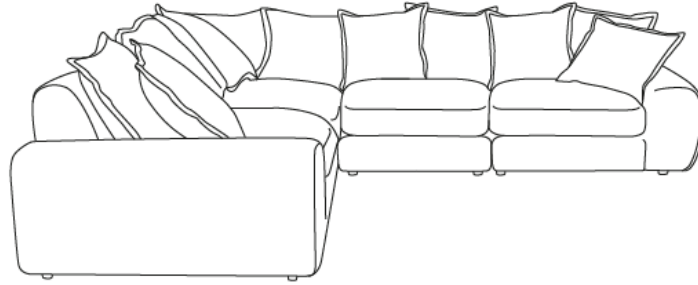

Wodge Modular Corner Sofa

Available from

£3920

Fabric	Large left hand	Large right hand	Even-sided
House Fabric	£3920	£3920	£4815
Clever Woolly Fabric	£4410	£4410	£5405
Clever Softie	£4620	£4620	£5645
Brushed Cotton	£4800	£4800	£5855
Clever Velvet	£5060	£5060	£6165
Bamboo Softie	£5200	£5200	£6325
Clever Vintage Linen	£5200	£5200	£6325
Clever Laundered Linen	£5370	£5370	£6515

Loaf now, pay slower.

Spread the cost with monthly payments when you spend over £1000.

Turn over for full dimensions & more info!

Wodge Modular Corner Sofa

Dimensions	A	B	C	D	E	F	G	H	I	J	K
Large left hand	325	113	83	237	62	50	33	55	4	233	150
Large right hand	325	113	83	237	62	50	33	55	4	233	150
Even-sided	325	113	83	237	62	50	33	55	4	325	150

G - Arm width (cm)

H - Arm height (cm)

I - Legs height (cm)

Need to know

Assembly

No assembly required. Our delivery crew will install for you & take away the packaging.

Back cushion composition

100% responsibly sourced duck feather