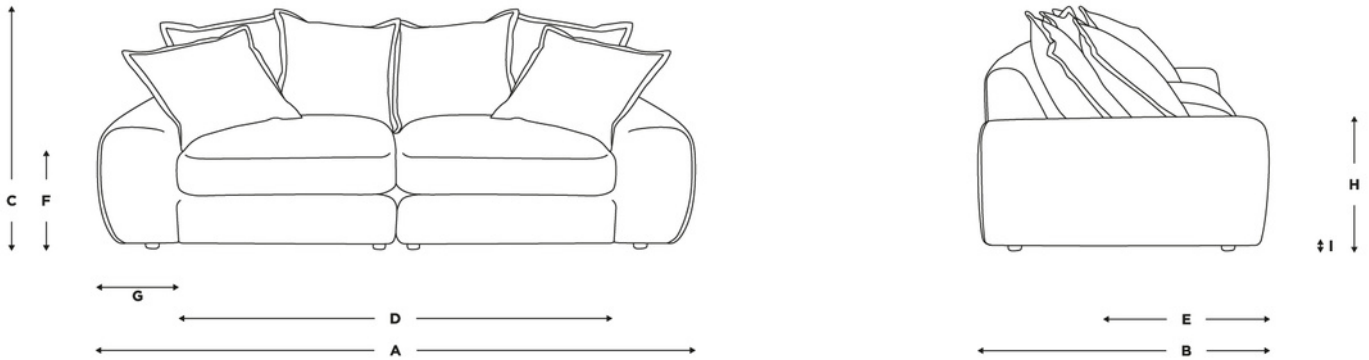

Loaf now, pay slower.

Spread the cost with monthly payments when you spend over £1000.

Turn over for full dimensions & more info!

Wodge Modular Sofa

Dimensions	A	B	C	D	E	F	G	H	I
Medium	240	113	83	175	62	50	33	55	4
Large	338	113	83	263	62	50	33	55	4

A - External width (cm)

B - External depth (cm)

C - External height (cm)

D - Seat width (cm)

E - Seat depth (cm)

F - Seat height (cm)

G - Arm width (cm)

H - Arm height (cm)

I - Legs height (cm)

Need to know

Assembly

No assembly required. Our delivery crew will install for you & take away the packaging.

Back cushion composition

100% responsibly sourced duck feather

Seat cushion composition